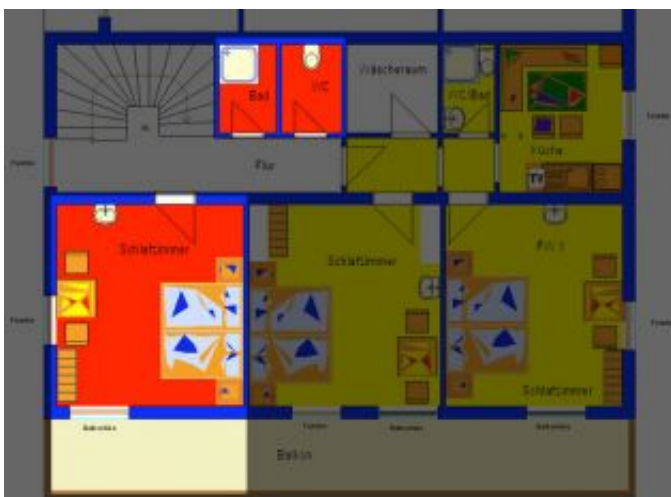

Our Comfort Room

This comfortable room at Haus Pfarrkirchner features:

- south-facing location with balcony
- satellite TV
- shower/sep. WC
- also bookable in combination with APT No. 1

Prices

- Summer € 15 per night
- Winter € 18 per night
- Surcharge for single occupancy or one-night stay € 5
- Prices already include breakfast and local taxes

[Zum Grundriß](#)